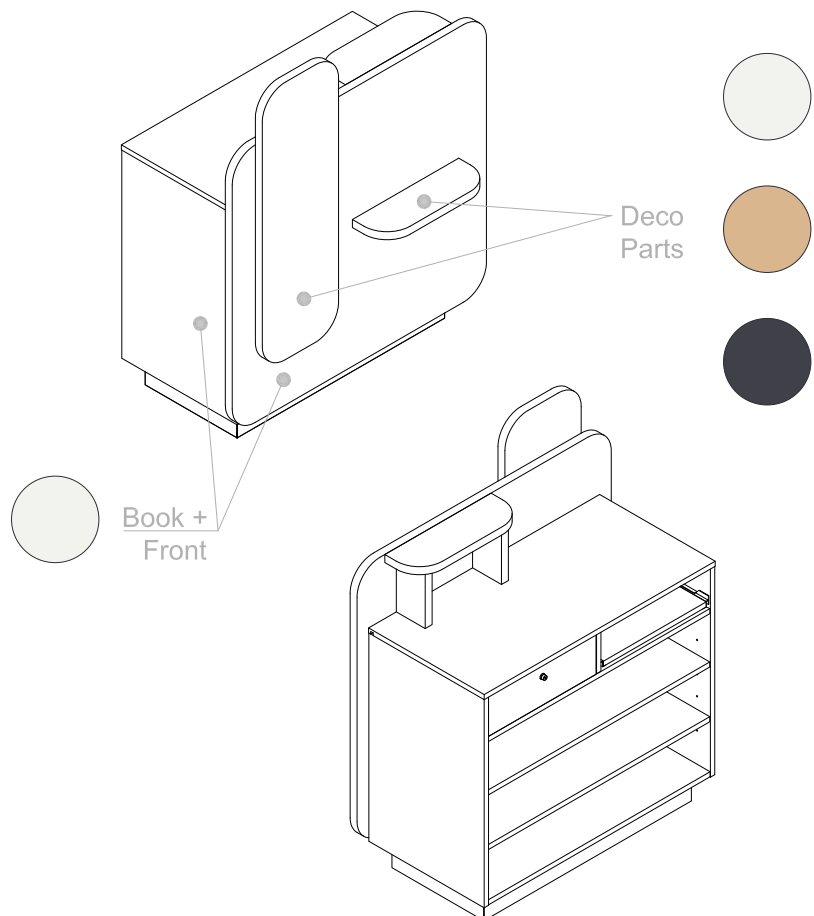

## TECHNICAL FEATURES

Width:	110 cm
Depth:	68 cm
Height:	134 cm
Working height:	90 cm
Book thickness:	1,9 cm
Front parts thickness:	3 cm
Weight:	84,9 kg
Material:	Melamine
Book + Front:	
Deco parts:	  

## INCLUDES

- 3 shelves inside.
- 1 drawer inside.
- Removable keyboard tray.
- Signing documents shelf.

→  
REF. 0011561  
RECEPTION DESK

## DIMENSIONS